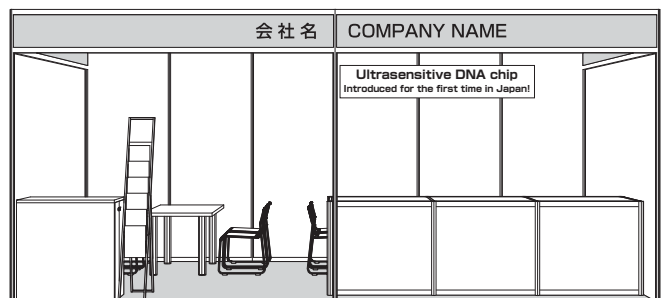

1 booth (6m width x 3m depth = 18sqm)

Packaged Booth <Stylish>

Packaged Booth <Stylish>	¥1,405,000
Corner Charge	¥15,000
Total	¥1,420,000
	(US\$17,750 Euro13,523)

► Packaged Booth <Stylish> Includes:

- Back & Side Walls
- Company Name Letters
- Carpet
- 2 Meeting Tables & 8 Chairs
- 1 Reception Counter
- 1 Unit Counter or 1 Counter Case (select freely)
- 8 Halogen Lights (100W)
- 2 Outlets
- Power Supply to 2KW

Packaged Booth <Standard>

Packaged Booth <Standard>	¥1,405,000
Corner Charge	¥15,000
Total	¥1,420,000
	(US\$17,750 Euro13,523)

► Packaged Booth <Standard> Includes:

- Back & Side Walls
- Fascia Board
- Carpet
- 2 Display Tables
- 2 Meeting Tables & 8 Chairs
- 1 Reception Counter & 1 Counter Chair
- 1 Catalogue Stand
- 1 Dustbin
- 10 Halogen Lights (100W)
- 2 Outlets
- Power Supply to 2KW

Packaged Booth <Economy>

Packaged Booth <Economy>	¥1,245,000
Corner Charge	¥15,000
Total	¥1,260,000
	(US\$15,750 Euro12,000)

► Packaged Booth <Economy> Includes:

- Back & Side Walls
- Fascia Board
- Carpet
- 1 Display Table
- 2 Meeting Tables & 8 Chairs
- 1 Reception Counter & 1 Folding Chair
- 1 Catalogue Stand
- 1 Dustbin
- 2 Halogen Lights (100W)
- 4 Fluorescent Lamps
- 2 Outlets
- Power Supply to 2KW

2 booth (6m width x 6m depth = 36sqm)

Packaged Booth <Stylish>

Packaged Booth <Stylish>	¥2,810,000
Corner Charge	¥30,000
Total	¥2,840,000
	(US\$35,500 Euro27,047)

► Packaged Booth <Stylish> Includes:

- Back & Side Walls
- Company Name Letters
- Carpet
- 3 Meeting Tables & 12 Chairs
- 1 Reception Counter
- 4 Unit Counters or 4 Counter Cases (select freely)
- 11 Halogen Lights (100W)
- 4 Outlets
- Power Supply to 4KW