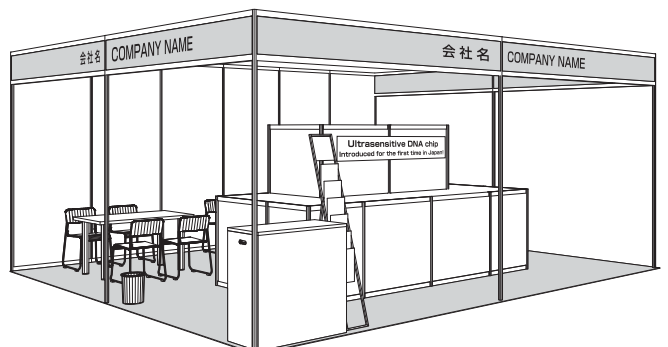

Packaged Booth <High-grade>

Packaged Booth <High-grade>	¥3,130,000
Corner Charge	¥30,000
Total	¥3,160,000
	(US\$39,500 Euro30,095)

► Packaged Booth <High-grade> Includes:

- Back & Side Walls
- Fascia Board
- Carpet
- 3 Meeting Tables & 12 Chairs
- 4 Display Tables
- 1 Reception Counter & 1 Counter Chair
- 1 Catalogue Stand
- 1 Dustbin
- 20 Halogen Lights (100W)
- 4 Outlets
- Power Supply to 4KW

Packaged Booth <Standard>

Packaged Booth <Standard>	¥2,810,000
Corner Charge	¥30,000
Total	¥2,840,000
	(US\$35,500 Euro27,047)

► Packaged Booth <Standard> Includes:

- Back & Side Walls
- Fascia Board
- Carpet
- 4 Display Tables
- 3 Meeting Tables & 12 Chairs
- 1 Reception Counter & 1 Counter Chair
- 1 Catalogue Stand
- 1 Dustbin
- 20 Halogen Lights (100W)
- 4 Outlets
- Power Supply to 4KW

Packaged Booth <Economy>

Packaged Booth <Economy>	¥2,490,000
Corner Charge	¥30,000
Total	¥2,520,000
	(US\$31,500 Euro24,000)

► Packaged Booth <Economy> Includes:

- Back & Side Walls
- Fascia Board
- Carpet
- 3 Display Tables
- 3 Meeting Tables & 12 Chairs
- 1 Reception Counter & 1 Folding Chair
- 1 Catalogue Stand
- 1 Dustbin
- 4 Halogen Lights (100W)
- 8 Fluorescent Lamps
- 4 Outlets
- Power Supply to 4KW