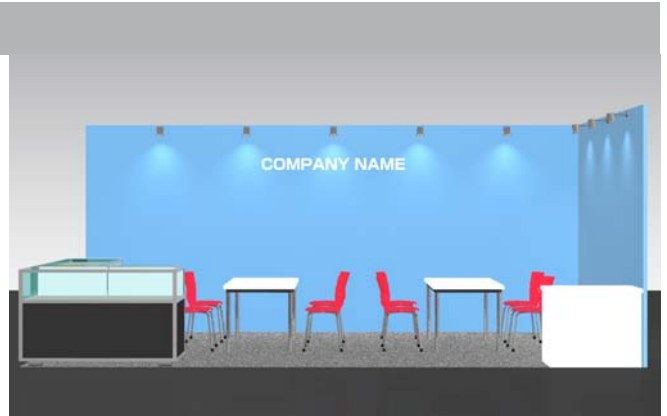

1 booth (6m width x 3m depth = 18sqm)

Packaged Booth <Stylish>

Packaged Booth <Stylish>	¥1,405,000
Corner Charge	¥15,000
Total	¥1,420,000
	(US\$17,750 Euro13,523)

► Packaged Booth <Stylish> Includes:

- Back & Side Walls
- Company Name Letters
- Carpet
- 2 Meeting Tables & 8 Chairs
- 1 Reception Counter
- 1 Unit Counter or 1 Counter Case (select freely)
- 8 Halogen Lights (100W)
- 2 Outlets
- Power Supply to 2KW

Packaged Booth <High-grade>

Packaged Booth <High-grade>	¥1,565,000
Corner Charge	¥15,000
Total	¥1,580,000
	(US\$19,750 Euro15,047)

► Packaged Booth <High-grade> Includes:

- Back & Side Walls
- Fascia Board
- Carpet
- 2 Meeting Tables & 8 Chairs
- 2 Display Tables
- 1 Reception Counter & 1 Counter Chair
- 1 Catalogue Stand
- 1 Dustbin
- 10 Halogen Lights (100W)
- 2 Outlets
- Power Supply to 2KW

Packaged Booth <Standard>

Packaged Booth <Standard>	¥1,405,000
Corner Charge	¥15,000
Total	¥1,420,000
	(US\$17,750 Euro13,523)

► Packaged Booth <Standard> Includes:

- Back & Side Walls
- Fascia Board
- Carpet
- 2 Display Tables
- 2 Meeting Tables & 8 Chairs
- 1 Reception Counter & 1 Counter Chair
- 1 Catalogue Stand
- 1 Dustbin
- 10 Halogen Lights (100W)
- 2 Outlets
- Power Supply to 2KW

2 booth (6m width x 6m depth = 36sqm)

Packaged Booth <Stylish>

Packaged Booth <Stylish>	¥2,810,000
Corner Charge	¥30,000
Total	¥2,840,000
	(US\$35,500 Euro27,047)

► Packaged Booth <Stylish> Includes:

- Back & Side Walls
- Company Name Letters
- Carpet
- 3 Meeting Tables & 12 Chairs
- 1 Reception Counter
- 4 Unit Counters or 4 Counter Cases (select freely)
- 11 Halogen Lights (100W)
- 4 Outlets
- Power Supply to 4KW